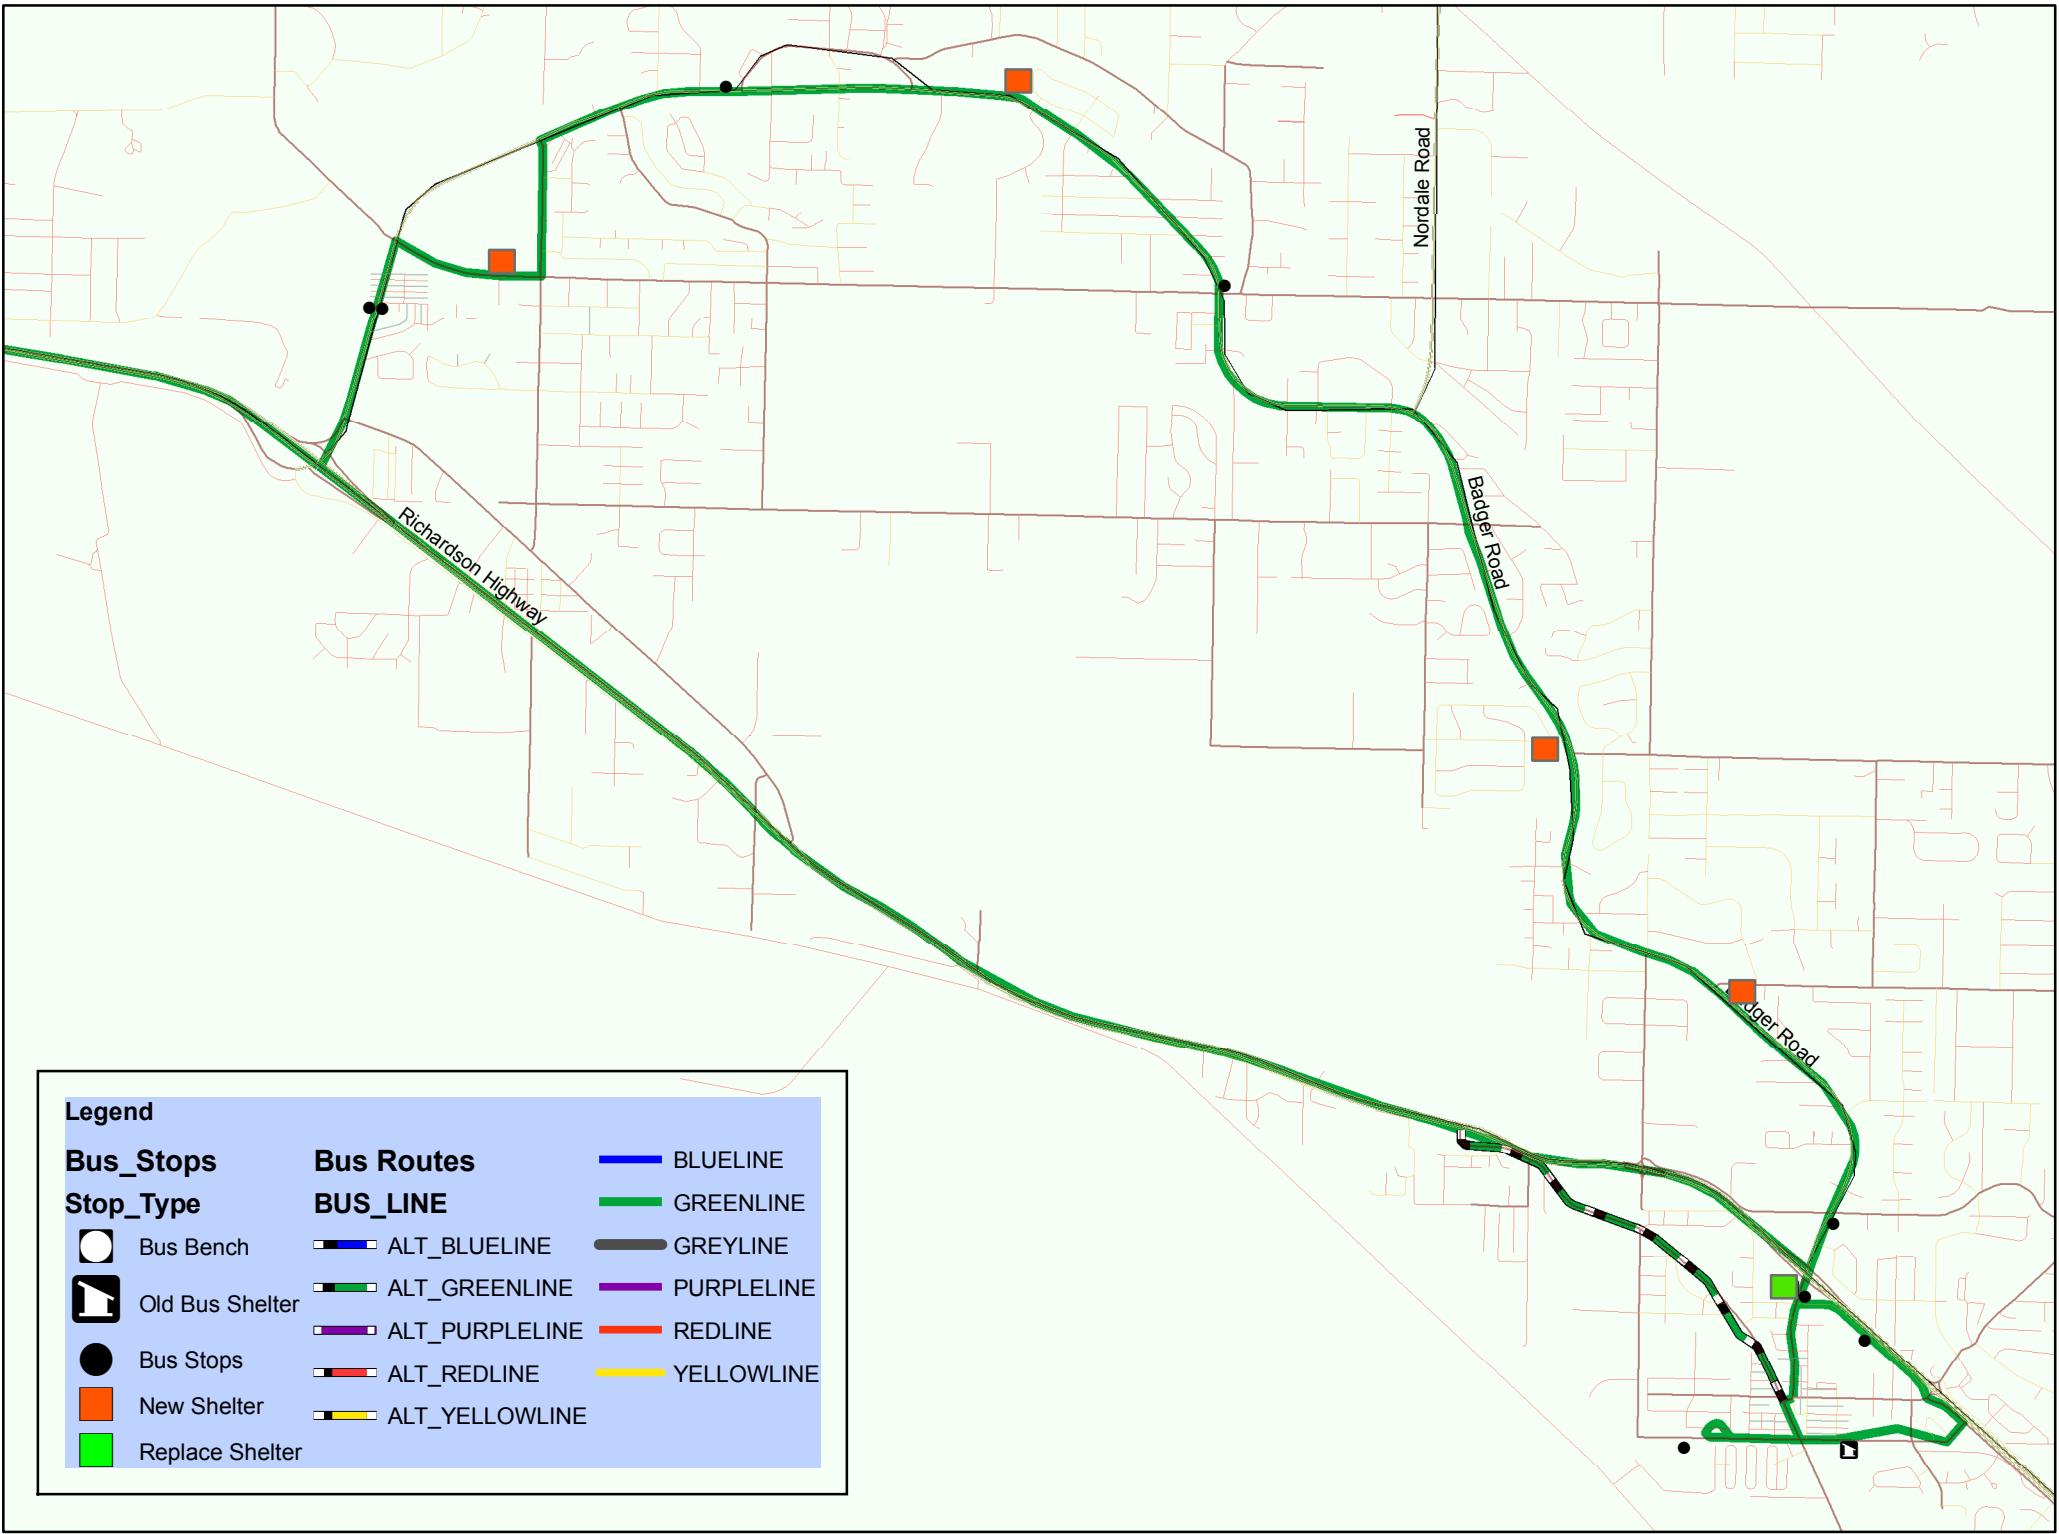

Legend

Bus_Stops	Bus Routes	BLUELINE
Stop_Type	BUS_LINE	GREENLINE
Bus Bench	ALT_BLUELINE	GREYLINE
Old Bus Shelter	ALT_GREENLINE	PURPLELINE
Bus Stops	ALT_PURPLELINE	REDLINE
New Shelter	ALT_REDLINE	YELLOWLINE
Replace Shelter	ALT_YELLOWLINE