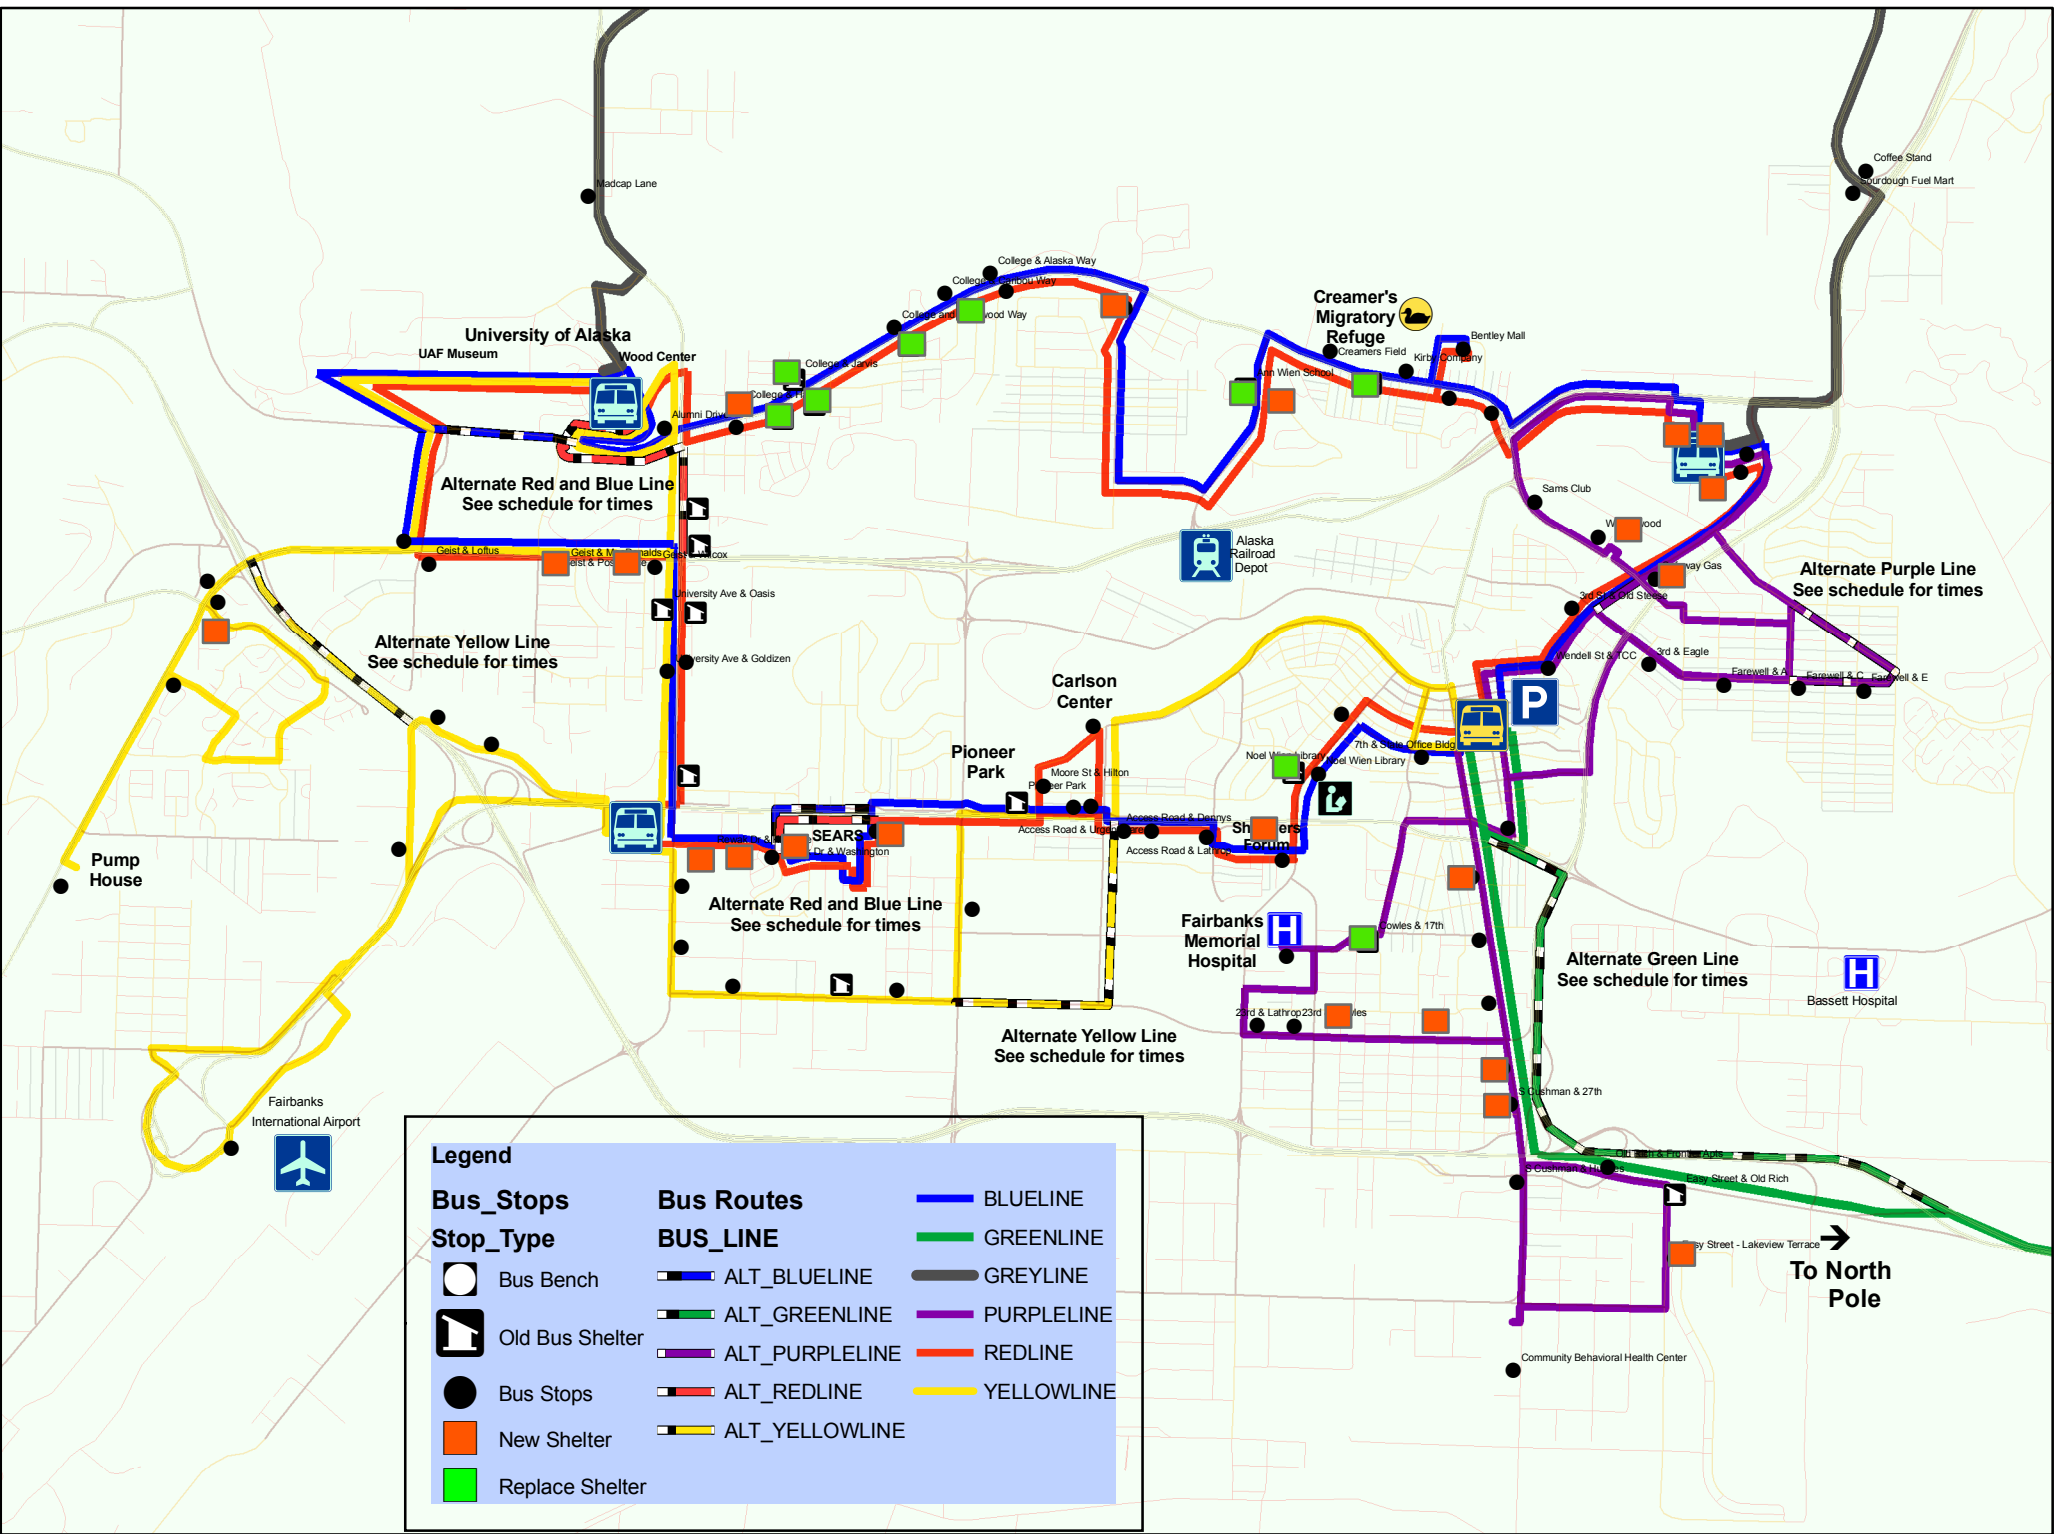

**Bus Stop Signs**

New Signs	238
Replace Signs	121

**Shelters**

New	27
Replacement	10
Total Old Shelters	24

**Legend**

<b>Bus_Stops</b>	<b>Bus Routes</b>	BLUELINE
<b>Stop_Type</b>	<b>BUS_LINE</b>	GREENLINE
Bus Bench	ALT_BLUELINE	GREYLINE
Old Bus Shelter	ALT_GREENLINE	PURPLELINE
Bus Stops	ALT_PURPLELINE	REDLINE
New Shelter	ALT_REDLINE	YELLOWLINE
Replace Shelter	ALT_YELLOWLINE	

**Bus Routes**

**BUS\_LINE**

-  ALT\_BLUELINE
-  ALT\_GREENLINE
-  ALT\_PURPLELINE
-  ALT\_REDLINE
-  ALT\_YELLOWLINE
-  BLUELINE
-  GREENLINE
-  GREYLINE
-  PURPLELINE
-  REDLINE
-  YELLOWLINE