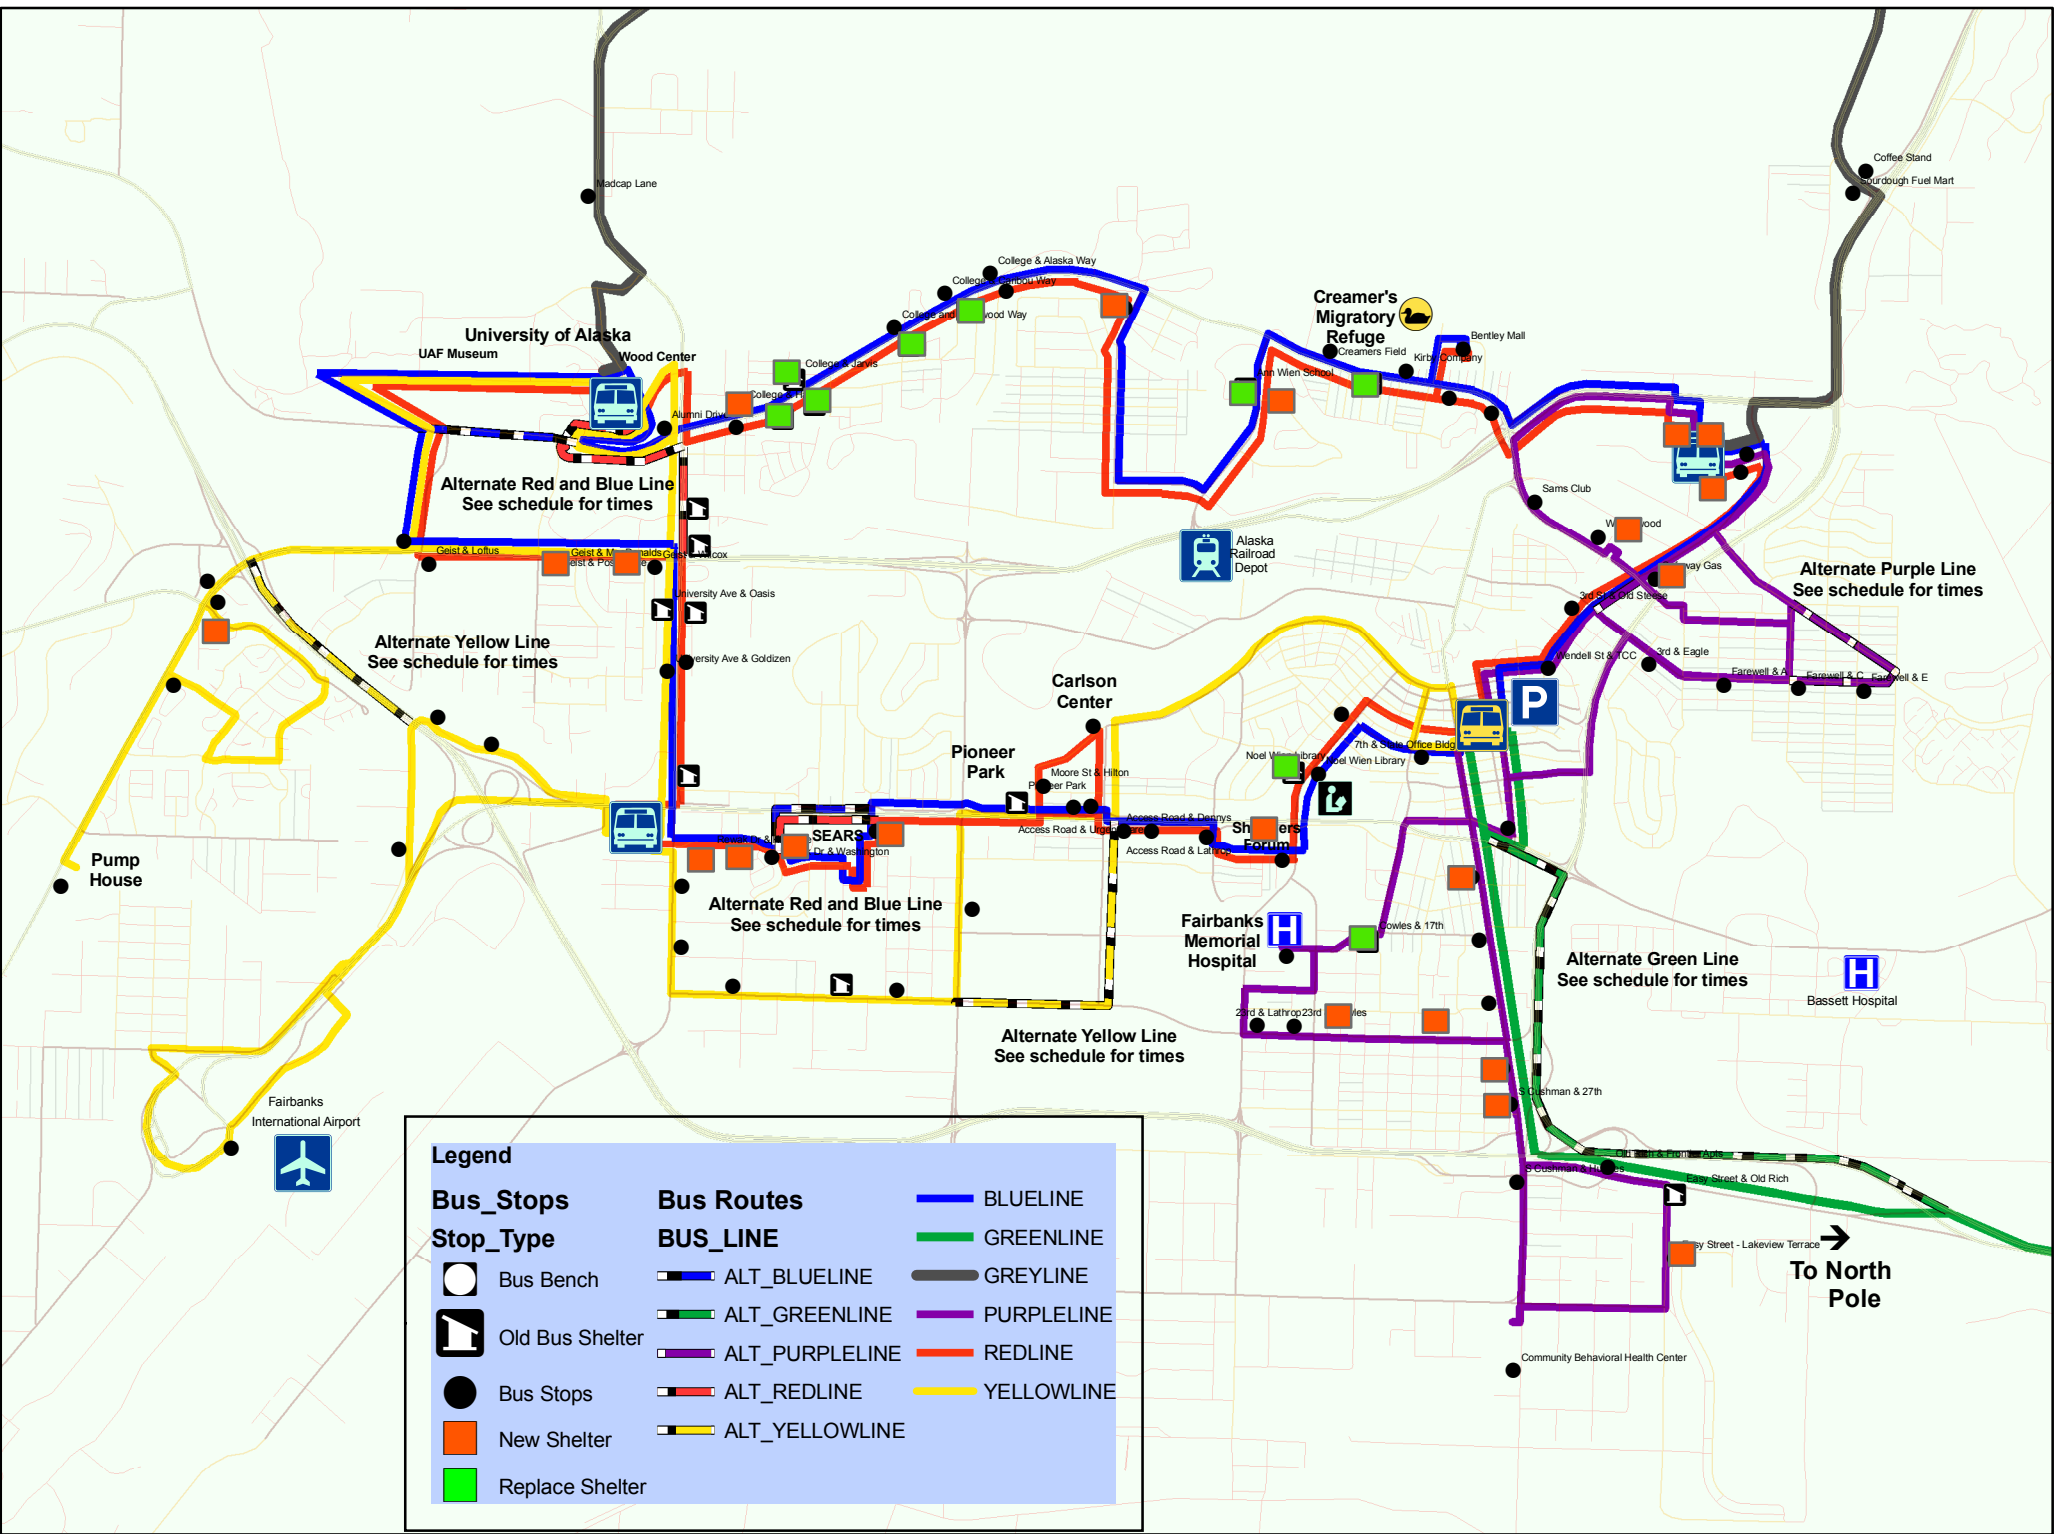

Bus Stop Signs

New Signs	238
Replace Signs	121

Shelters

New	27
Replacement	10
Total Old Shelters	24

Legend

Bus_Stops	Bus Routes	BLUELINE
Stop_Type	BUS_LINE	GREENLINE
Bus Bench	ALT_BLUELINE	GREYLINE
Old Bus Shelter	ALT_GREENLINE	PURPLELINE
Bus Stops	ALT_PURPLELINE	REDLINE
New Shelter	ALT_REDLINE	YELLOWLINE
Replace Shelter	ALT_YELLOWLINE	

Alternate Yellow Line
See schedule for times

Alternate Green Line
See schedule for times

To North Pole

Fairbanks International Airport

Carlson Center

Pioneer Park

Fairbanks Memorial Hospital

Bassett Hospital